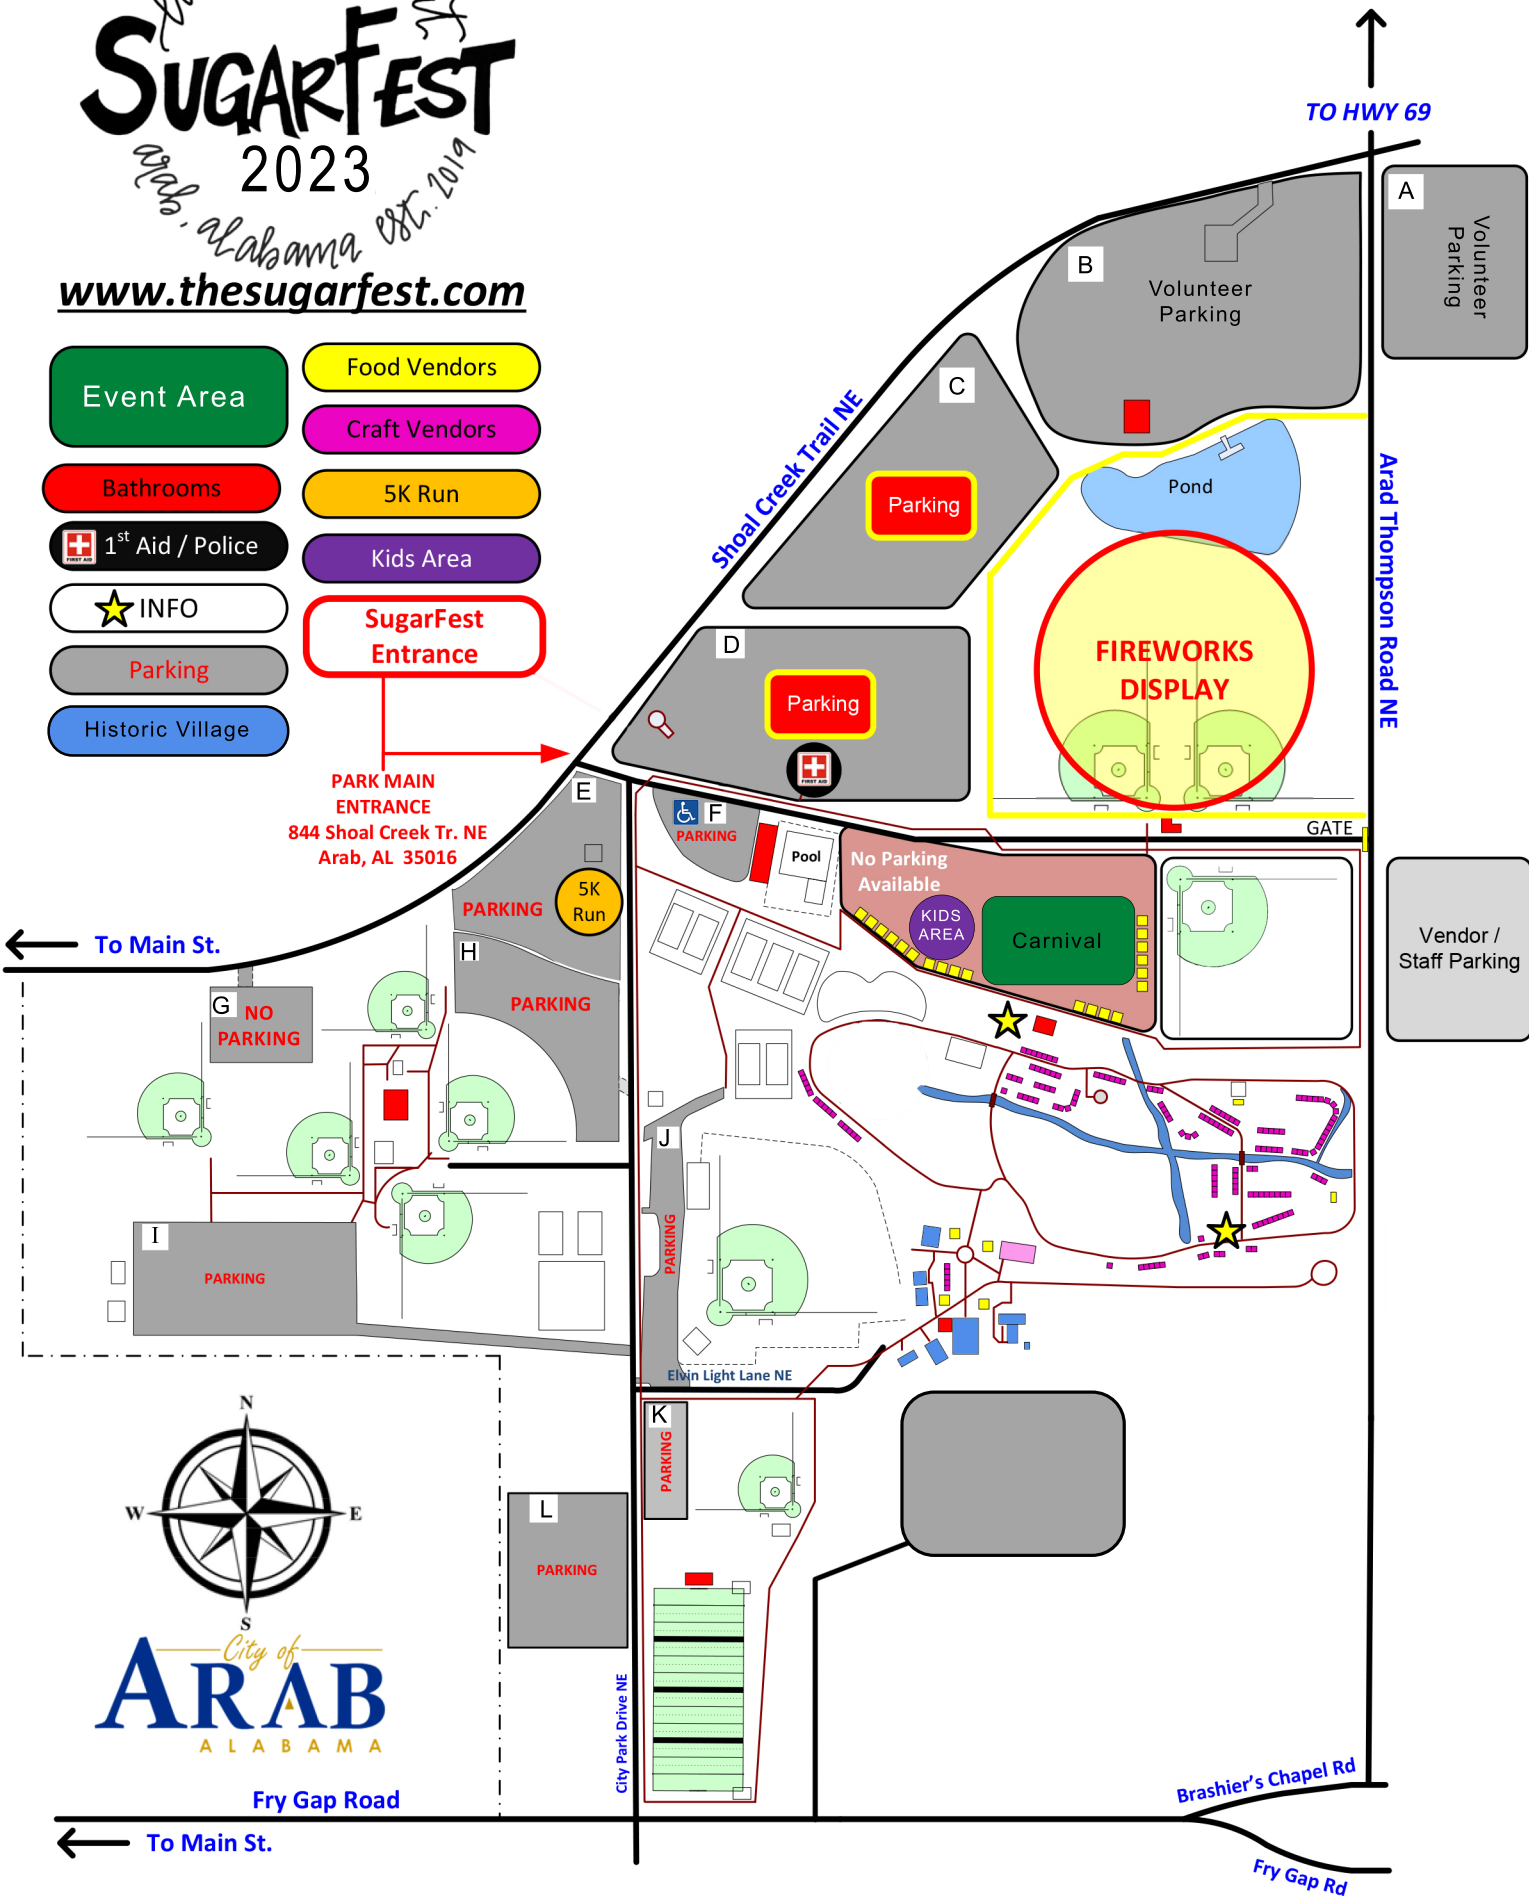

SUGARFEST 2023 Staff & Vendor Map

www.thesugarfest.com

- Event Area
- Food Vendors
- Bathrooms
- Craft Vendors
- 1st Aid / Police
- 5K Run
- Kids Area
- SugarFest Entrance
- Parking
- Historic Village

PARK MAIN ENTRANCE
844 Shoal Creek Tr. NE
Arab, AL 35016

Fry Gap Road

To Main St.

Fry Gap Rd