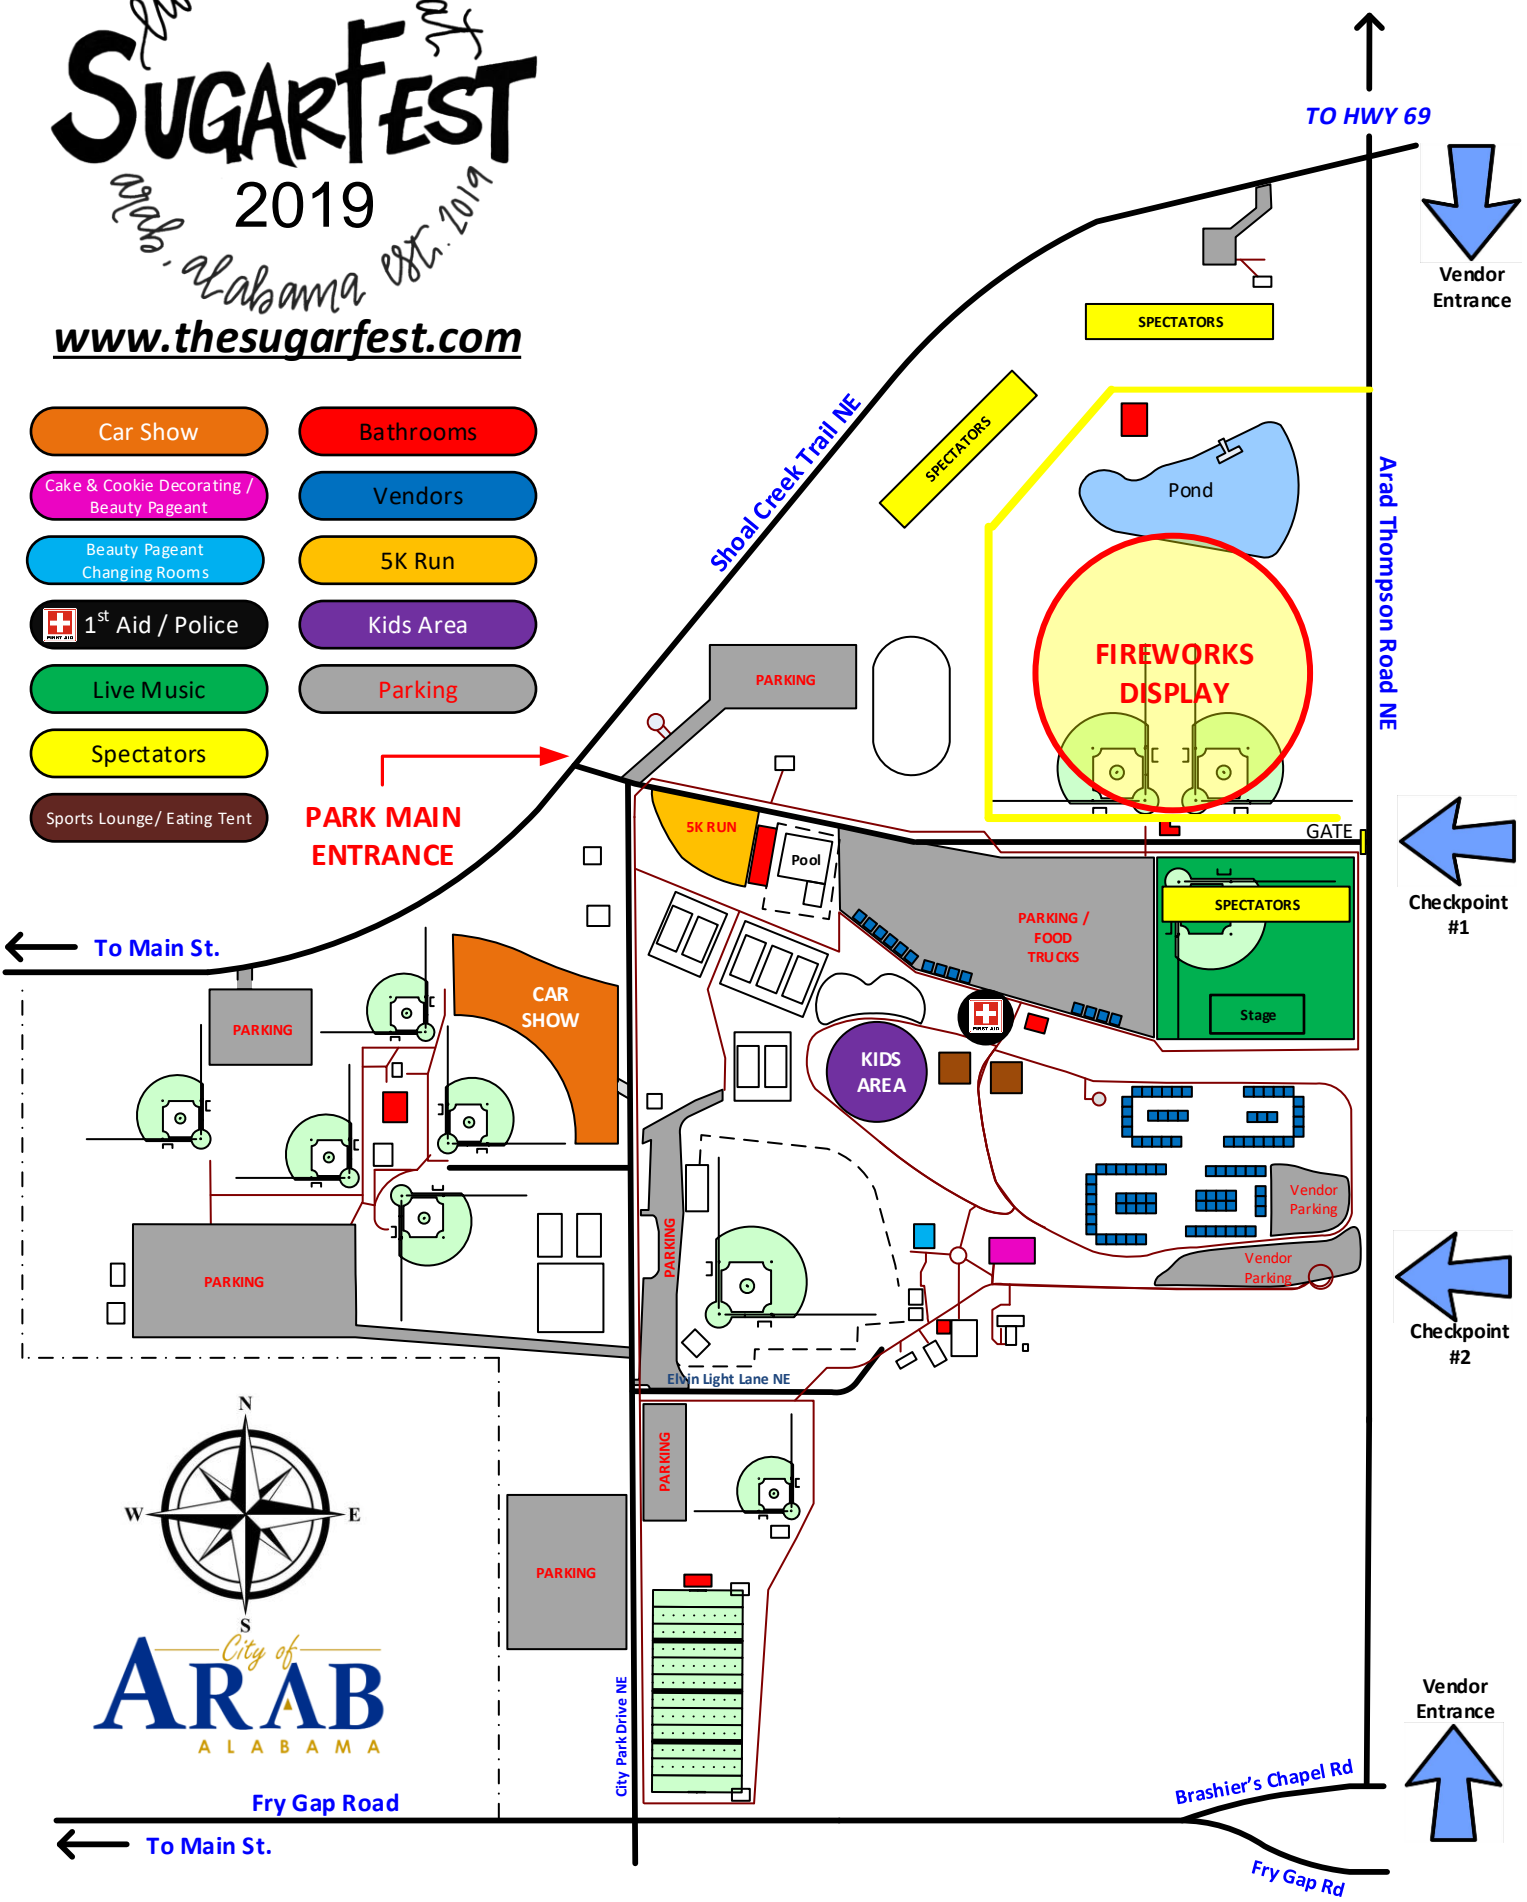

Life is sweeter
SUGARFEST
 2019
Arab, Alabama Est. 2019

www.thesugarfest.com

- Car Show
- Bathrooms
- Cake & Cookie Decorating / Beauty Pageant
- Vendors
- Beauty Pageant Changing Rooms
- 5K Run
- 1st Aid / Police
- Kids Area
- Live Music
- Parking
- Spectators
- Sports Lounge/ Eating Tent

PARK MAIN ENTRANCE

← To Main St.

TO HWY 69

Arab Thompson Road NE

City of
ARAB
 ALABAMA

Fry Gap Road

← To Main St.

Brashier's Chapel Rd

Fry Gap Rd